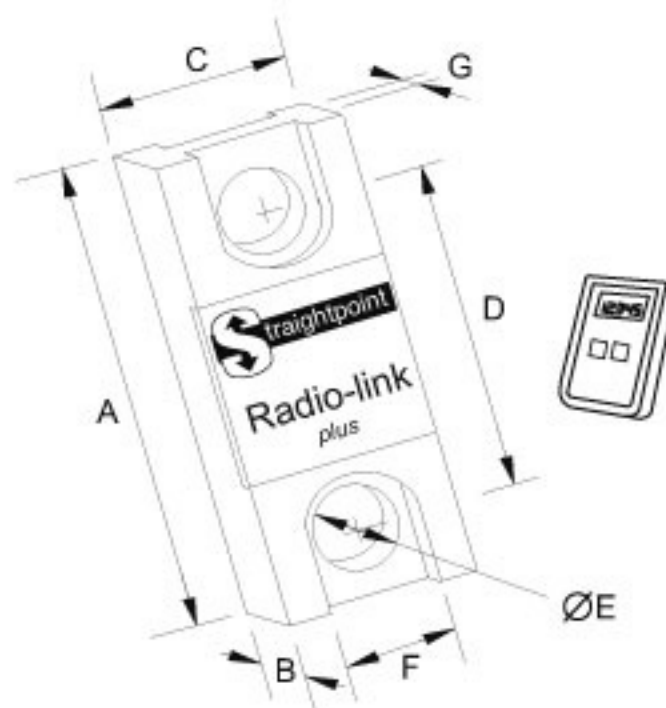

# Specifications

Licence exempt radio version of the popular Loadlink with 100 metres range.  
 Push button control for tare & on/off  
 Radiolink is fitted with standard alkaline batteries and has no external antenna.  
 Calibrated in tonnes

## Specifications

Part Number	RLP250KG	RLP500KG	RLP1T	RLP2T5	RLP5T	RLP12T	RLP25T	RLP50T	RLP100T	RLP200T	RLP250T
Capacity	250kg	500kg	1t	2.5t	5t	12t	25t	50t	100t	200t	250t
Resolution	0.05kg	0.1kg	0.0005t	0.001t	0.001t	0.002t	0.005t	0.01t	0.05t	0.1t	0.1t
Units	kg, N	kg, N	t, kN	t, kN	t, kN	t, kN	t, kN	t, kN	t, kN	t, kN	t, kN
Weight	1.5kg	1.5kg	1.5kg	1.5kg	2.2kg	3.5kg	5.2kg	10.9kg	37kg	80kg	80kg
Safety Factor	50:1	25:1	12:1	5:1	5:1	5:1	5:1	5:1	4:1	5:1	4:1
Battery Type	Handheld-2 x AA Alkaline / Loadcell 4 x AA alkaline										
Battery Life	Handheld-400hrs / Loadcell 850hrs continuous										
Display Type	7 digit 8.8mm LCD										
Operating Temp	-10 to 50c										
Accuracy	+/- 0.3% of applied load										
Frequency	2.4GHz										
Range	100 metres										
Data Rate	1 Update per second										
Protection	IP65										
Dimension A	204mm	204mm	204mm	204mm	249mm	305mm	340mm	424mm	608mm	690mm	690mm
Dimension B	43mm	43mm	43mm	43mm	43mm	47mm	60mm	75mm	99mm	150mm	150mm
Dimension C	101mm	101mm	101mm	101mm	101mm	101mm	110mm	163mm	255mm	305mm	305mm
Dimension D	146mm	146mm	146mm	146mm	165mm	193mm	215mm	230mm	320mm	350mm	350mm
Dimension E	24.5mm	24.5mm	24.5mm	24.5mm	38mm	47.5mm	55mm	76mm	108mm	125mm	125mm
Dimension F	47.5mm	47.5mm	47.5mm	47.5mm	68mm						
Dimension G	19mm	19mm	19mm	19mm	32mm						
Crosby Shackle	G210-3.25T	G210-3.25T	G210-3.25T	G210-3.25T	G210-6.5T	G210-12T	G210-25T	G2140-50T	G2140-110T	G2140-200T	G2140-250T